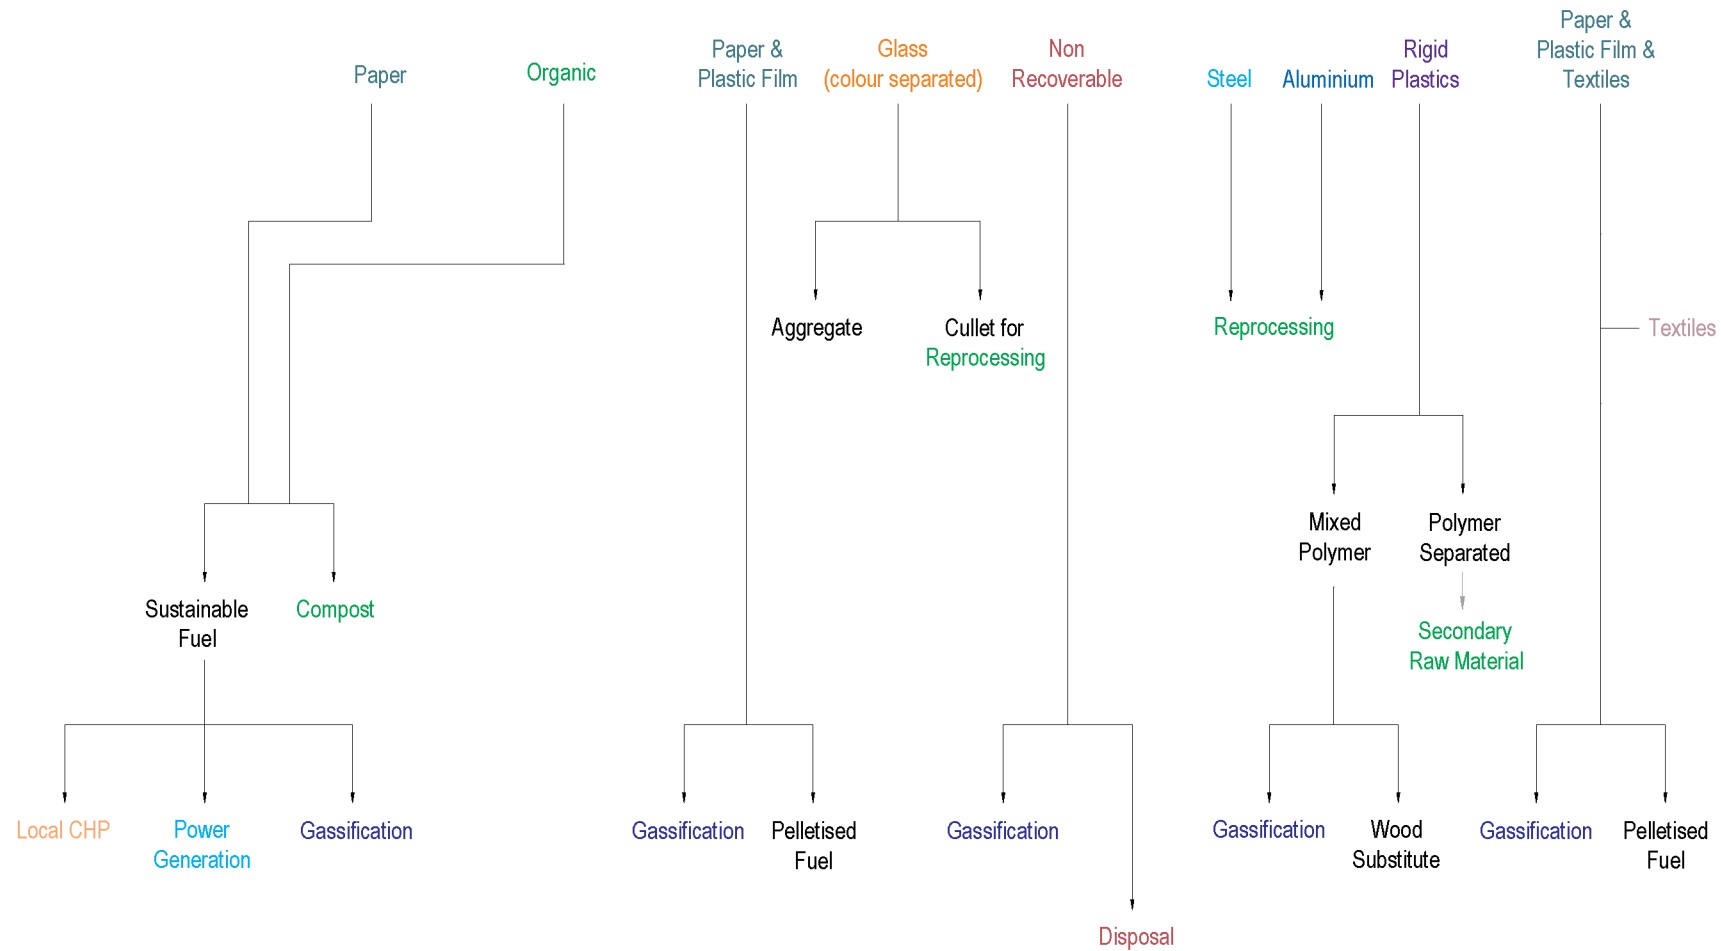

WASTEC Ltd Kinetic Streamer System - Products

Downstream Reprocessing Options Menu